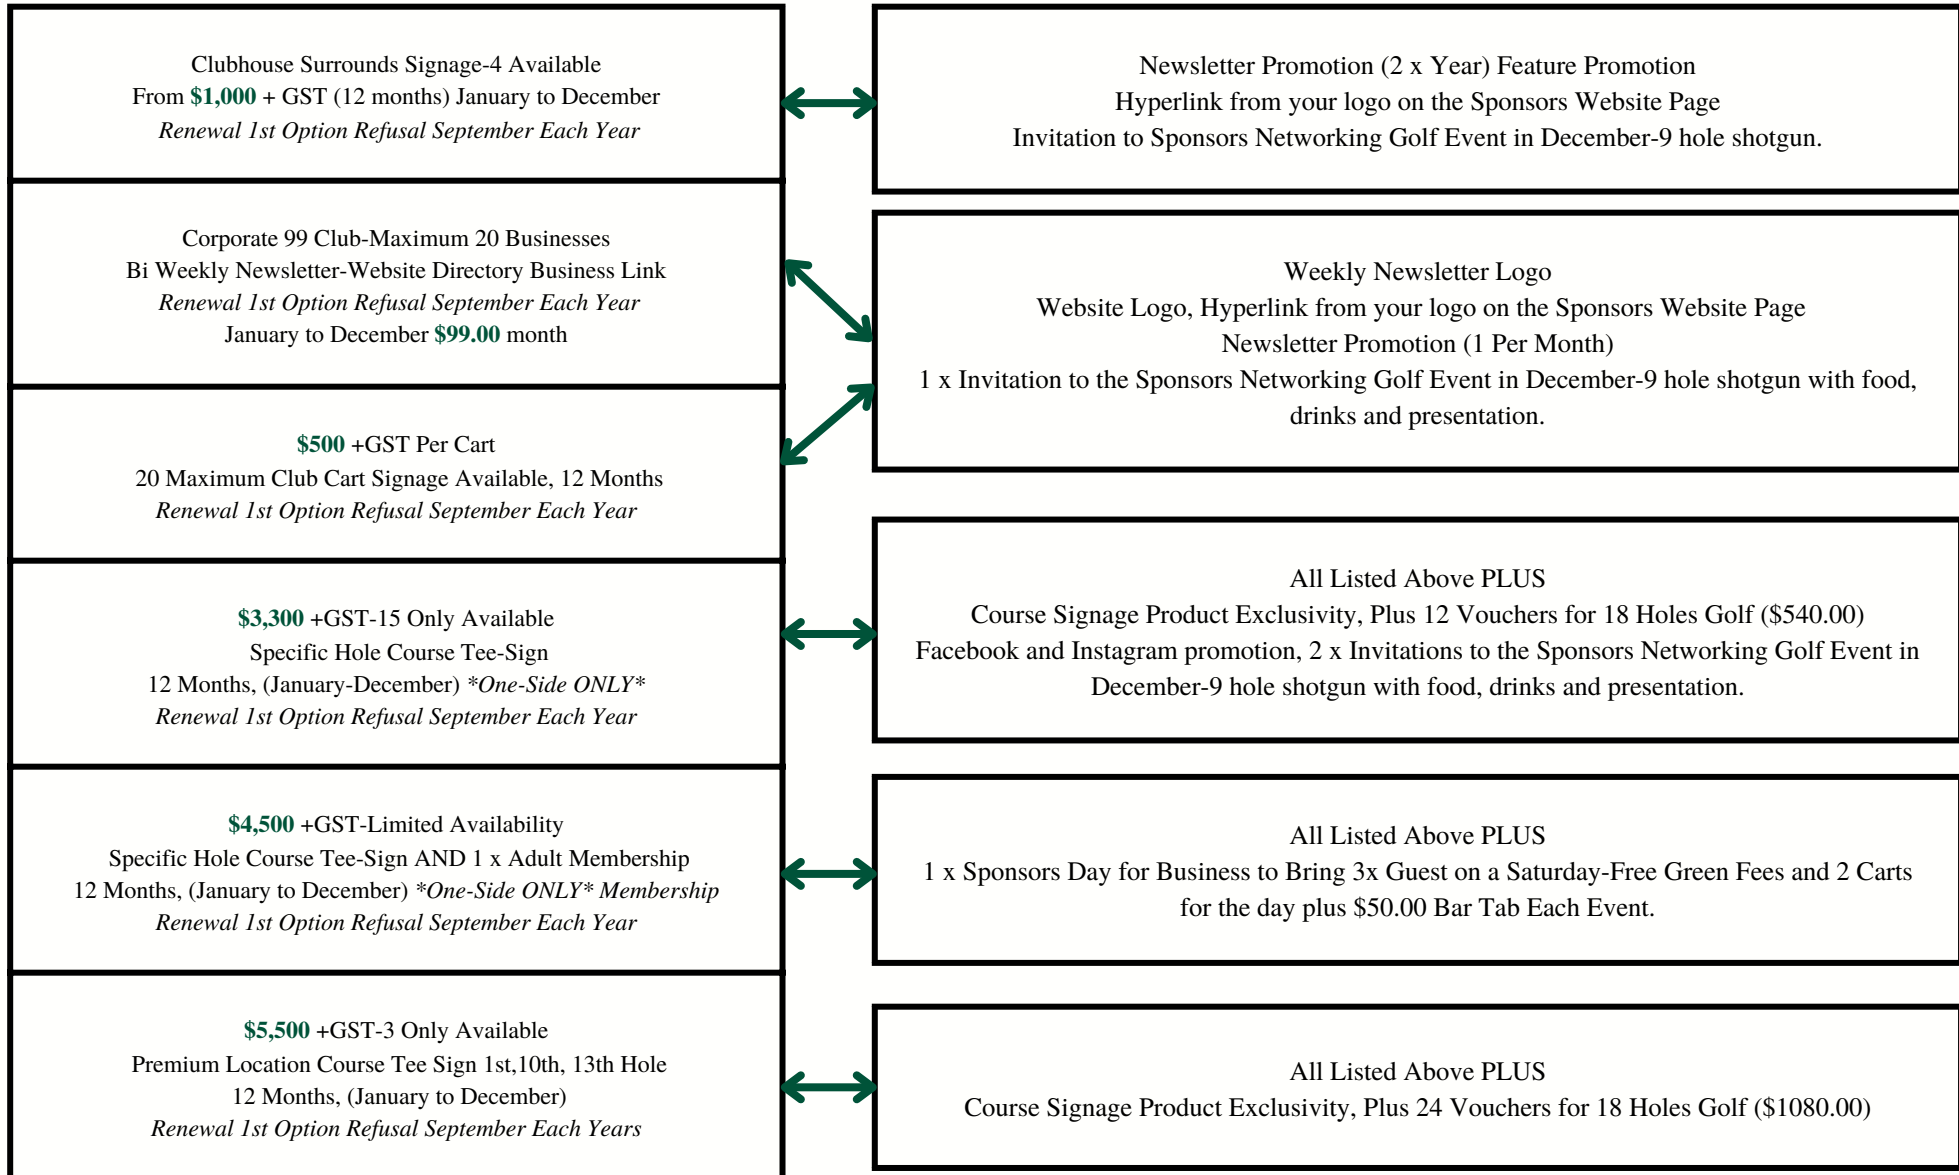

# About Us

---

McLeod Country Golf Club, established in 1968, operates as a not-for-profit organisation with golfing and social facilities open to club members and the general public.

McLeod Country Golf Club is located at the foothills of Mt Ommaney and is approximately 15 mins drive south-west of Brisbane city centre. The club offers a quality golf experience, hosting 60 acres of undulating greens and fairways.

The club's facilities include a Par 71 (men) Par 74 (women), 18 hole golf course, practice fairway, chip and putt and bunker practice area. The clubhouse has dedicated function facilities for weddings, conferences & seminars and group meetings, supported by a bar & range of catering services to accommodate any function, small or large in size.

## What's included?